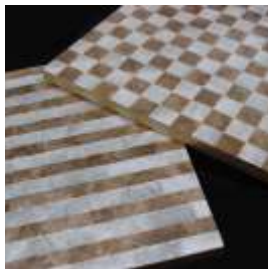

TERRAZHEL

PRODUCT DESCRIPTION:

Textured 3-Dimensional Surface Material

SUMMARY:

Terrazhel is a 3-Dimensional surface material made of PVC board and natural shells. It is a durable product yet is lighter than most other building products. It also resist all weathering and insects. The PVC resin used is made from combination of natural gas, which is a fossil fuel and salt.

Terrazhel which is applicable for furniture, cabinetry, and other interior applications makes an area elegant and luxurious.

MAIN MATERIAL:

Natural Sea Shells

APPLICATIONS:

Interior Wall Coverings
Furniture Surface Material
Aesthetic Applications